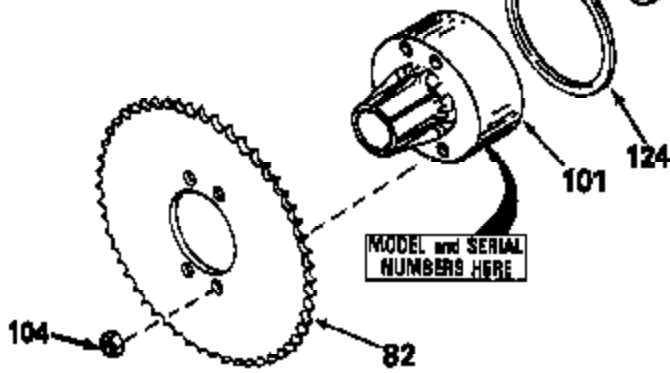

JOIST

SICHER IST DAS:
DAS ORIGINAL

47	48
47A	48A
47B	48B
47C	48C
47D	48D
47E	48E
47H	48H
47L	48L

47M	48M
47P	48P
47R	48R
47V	48V
47W	48W
47X	48X

Ref #	Part Number	Qty	Description
13	778130		Gear, Bevel (16 teeth) (Steel)
14	778131		Gear, Pinion (16 teeth) (Steel)
17	786040		Pin, Drive
26	792018		Ring, Retaining
31	780045		Washer (1" ID x 1-1/2 OD x 1/16" thick)
31A	780096		Washer, Thrust
47B	774385		Axle (17-3/4" long)
48B	774385		Axle (17-3/4" long)
82	786043		Sprocket. No Teeth 54. O.D. 8.823
82	786051		Sprocket. No Teeth 60. O.D. 9.841
82	786070		Sprocket. No Teeth 48. O.D. 7.920
82	786041A		Sprocket. No Teeth 45. O.D. 7.389
82	786042	100-192	Sprocket. No Teeth 40. O.D. 6.650
90	788067B	Peerless	Grease (32 oz. bottle Bentonite grease)
101	774342		Differential Carrier Hsg (Incl. 137)
102	774343		Differential Carrier Hsg (Incl. 139)
103	792041		Screw, 5/16-18 x 3-3/4"
104A	792061		Washer, Flat, 5/16"
104	792042		Nut, Lock, 5/16-18 (Use as required)
137	780110		Bushing (1" ID x 1-1/8" OD x 2" long)
139	780110		Bushing (1" ID x 1-1/8" OD x 2" long)